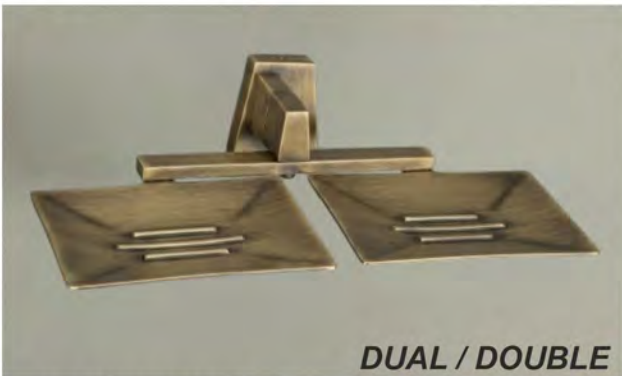

DUAL / DOUBLE

18" T/ROD (DL-1203-BLK) - ₹
24" T/ROD (DL-1204-BLK) - ₹

18" T/RACK (DL-1201-BLK) - ₹
24" T/RACK (DL-1202-BLK) - ₹

ROBE HOOK
(DL-1212-BLK) - ₹

BRASS SOAP DISH
(DL-1205-BLK) - ₹

GLASS SOAP DISH
(DL-1206-BLK) - ₹

GLASS S/DISH W/TUMBLER
(DL-1210-ATQ) - ₹

DUAL / DOUBLE

BRASS DUAL SOAP DISH
(DL-1207-ATQ) - ₹

DUAL / DOUBLE

GLASS DUAL SOAP DISH
(DL-1208-ATQ) - ₹

18" T/ROD (DL-1203-ATQ) - ₹
24" T/ROD (DL-1204-ATQ) - ₹

18" T/RACK (DL-1201-ATQ) - ₹
24" T/RACK (DL-1202-ATQ) - ₹