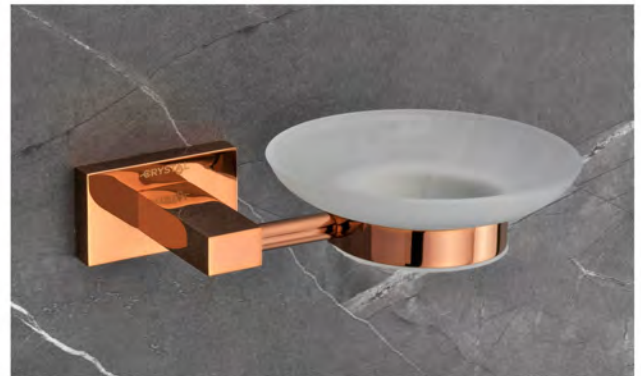

COMBO
GLASS SOAP DISH WITH TUMBLER
(XL-1410-RG) - ₹

BRASS DUAL SOAP DISH
(XL-1407-RG) - ₹

DUAL / DOUBLE
GLASS DUAL SOAP DISH
(XL-1408-RG) - ₹

BRASS SOAP DISH
(XL-1405-RG) - ₹

GLASS SOAP DISH
(XL-1406-RG) - ₹