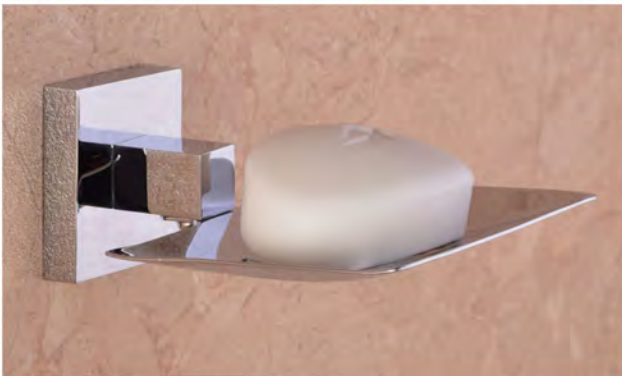

DUAL / DOUBLE

BRASS DUAL SOAP DISH
(QD-1107-CP) - ₹

DUAL / DOUBLE

GLASS DUAL SOAP DISH
(QD-1108-CP) - ₹

BRASS SOAP DISH
(QD-1105-CP) - ₹

GLASS SOAP DISH
(QD-1106-CP) - ₹

18" T/ROD (QD-1103-CP) - ₹

24" T/ROD (QD-1104-CP) - ₹