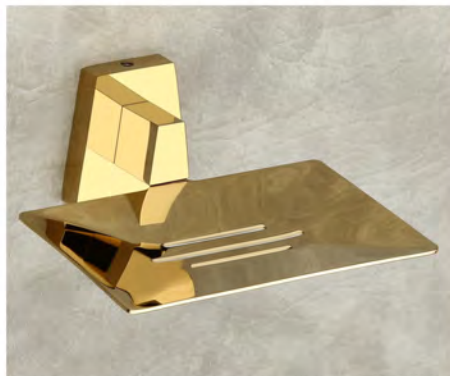

BRASS SOAP DISH
(DL-1205-GD) - ₹