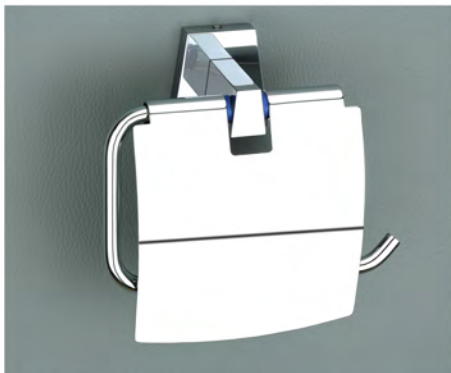

ROBE HOOK
(DL-1212-ATQ) - ₹

BRASS SOAP DISH
(DL-1205-ATQ) - ₹

GLASS SOAP DISH
(DL-1206-ATQ) - ₹

ROBE HOOK
(DL-1212-CP) - ₹

LIQUID DISPENSER
(DL-1217-CP) - ₹

Brass Bottle

LIQUID DISPENSER
(DL-1213-CP) - ₹

NAPKIN HOLDER
(DL-1214-CP) - ₹