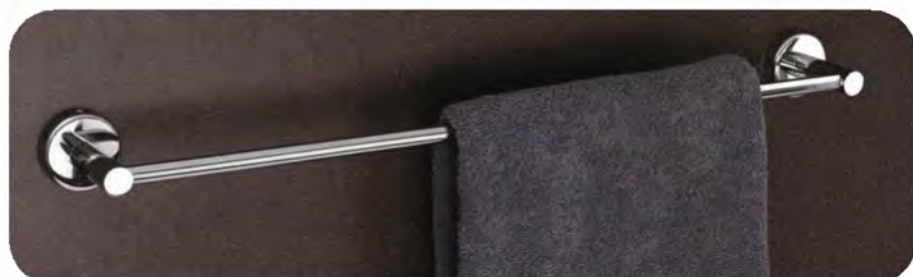

TUMBLER HOLDER
(BZ-204) - ₹

ROBE HOOK
(BZ-205) - ₹

NAPKIN HOLDER
(BZ-203) - ₹

Bathroom 5 pcs set
= ₹

24" TOWEL ROD
(BZ-201) - ₹

STAINLESS STEEL

CRESTA
series

24" TOWEL RACK (CR-501) - ₹