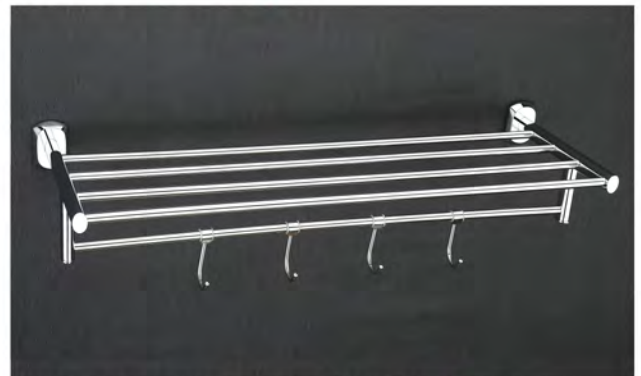

ROBE HOOK
(RY-1312-CP) - ₹

DUAL / DOUBLE

BRASS DUAL SOAP DISH
(RY-1307-CP) - ₹

DUAL / DOUBLE

GLASS DUAL SOAP DISH
(RY-1308-CP) - ₹

BRASS SOAP DISH
(RY-1305-CP) - ₹

GLASS SOAP DISH
(RY-1306-CP) - ₹

18" T/ROD (RY-1303-CP) - ₹
24" T/ROD (RY-1304-CP) - ₹