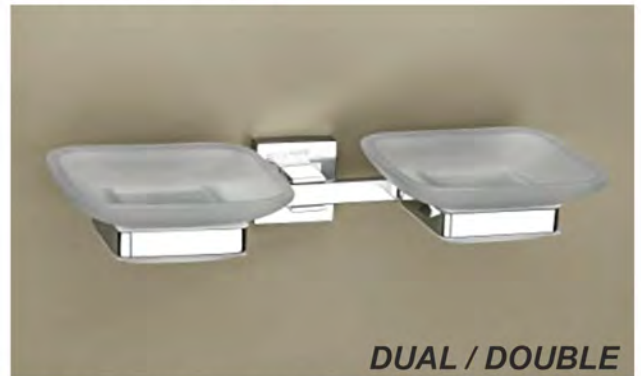

GLASS SOAP DISH WITH TUMBLER
(QD-1110-CP) - ₹

DUAL / DOUBLE

GLASS DUAL SOAP DISH
(QD-1108-CP) - ₹