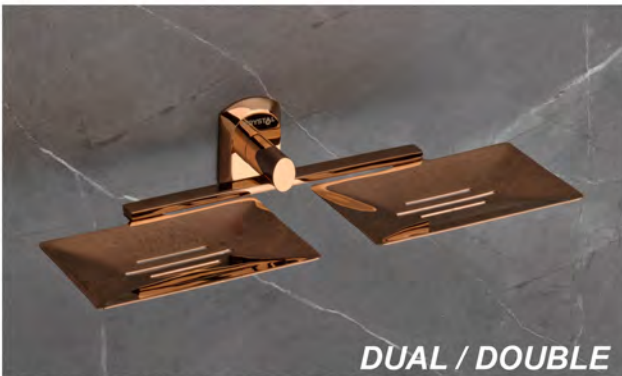

DUAL / DOUBLE

BRASS DUAL SOAP DISH
(RY-1307-RG) - ₹

DUAL / DOUBLE

GLASS DUAL SOAP DISH
(RY-1308-RG) - ₹

BRASS SOAP DISH
(RY-1305-RG) - ₹

GLASS SOAP DISH
(RY-1306-RG) - ₹

18" T/ROD (RY-1303-RG) - ₹
24" T/ROD (RY-1304-RG) - ₹