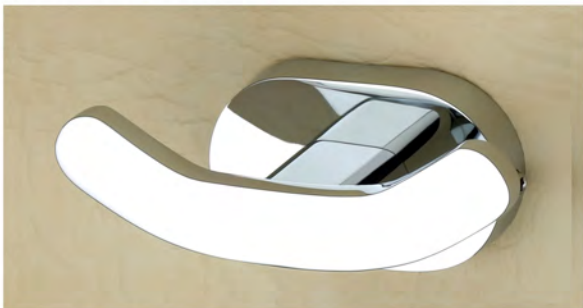

ROBE HOOK
(OV-1712-CP) - ₹