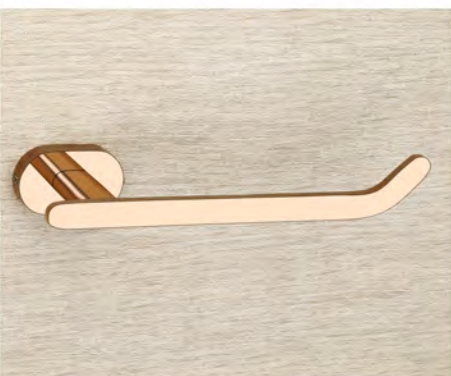

PAPER HOLDER
(OV-1715-RG) - ₹

NAPKIN HOLDER (SHORT)
(OV-1714S-RG) - ₹

ROBE HOOK
(OV-1712-RG) - ₹

LIQUID DISPENSER
(OV-1713-RG) - ₹

NAPKIN HOLDER (A)
(OV-1714A-RG) - ₹

NAPKIN HOLDER (B)
(OV-1714B-RG) - ₹

TUMBLER HOLDER
(OV-1711-RG) - ₹