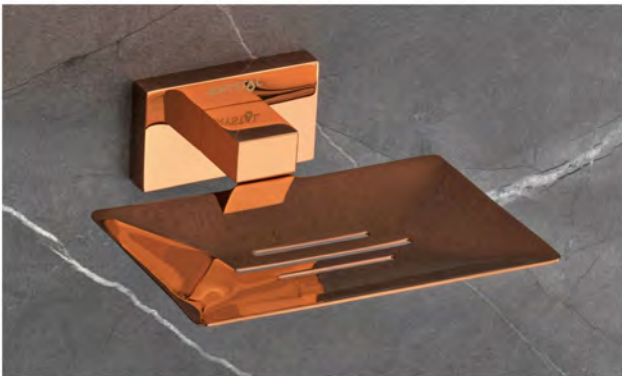

BRASS SOAP DISH
(XL-1405-RG) - ₹