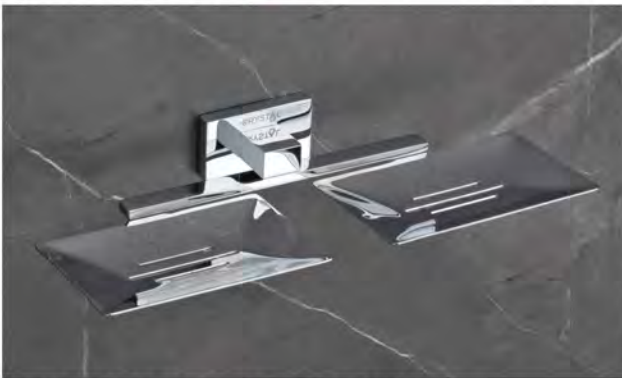

BRASS DUAL SOAP DISH

(XL-1407-CP) - ₹