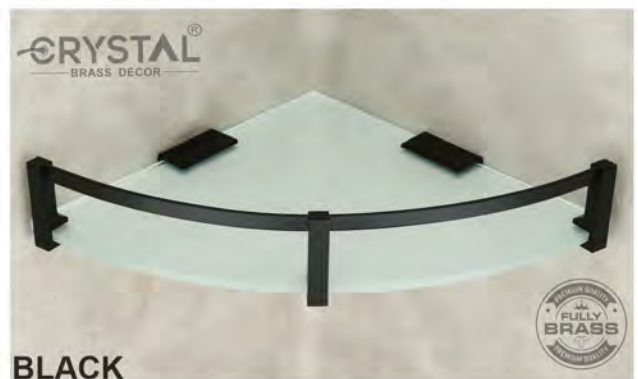

MODEL	SIZE	RATE
CY-13	8" x 8"	₹
CY-16	9" x 9"	₹
CY-14	10" x 10"	₹
CY-15	12" x 12"	₹

MODEL	SIZE	RATE
CY-13	8" x 8"	₹
CY-16	9" x 9"	₹
CY-14	10" x 10"	₹
CY-15	12" x 12"	₹

MODEL	SIZE	RATE
CY-13	8" x 8"	₹
CY-16	9" x 9"	₹
CY-14	10" x 10"	₹
CY-15	12" x 12"	₹

MODEL	SIZE	RATE
CY-13	8" x 8"	₹
CY-16	9" x 9"	₹
CY-14	10" x 10"	₹
CY-15	12" x 12"	₹

Material : Full Brass

Glass Type: Toughened Shattered Proof Frosted 6mm Glass

The safety glass credentials come in when tempered/toughened glass is broken into smaller, rounder edged pieces.

Whereas normal annealed glass shatters into sharper edged pieces that are much more likely cut the skin on contact