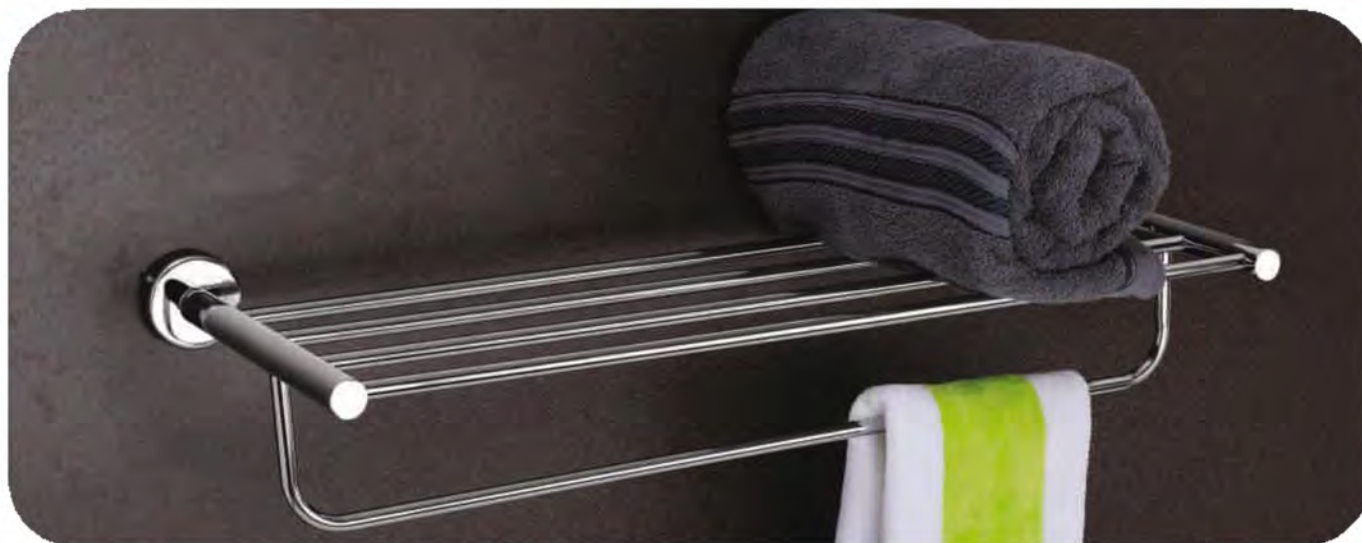

TUMBLER HOLDER
(BZ-204) - ₹

ROBE HOOK
(BZ-205) - ₹

NAPKIN HOLDER
(BZ-203) - ₹

Bathroom 5 pcs set
= ₹

24" TOWEL ROD
(BZ-201) - ₹

STAINLESS STEEL

CRESTA
series

24" TOWEL RACK (CR-501) - ₹