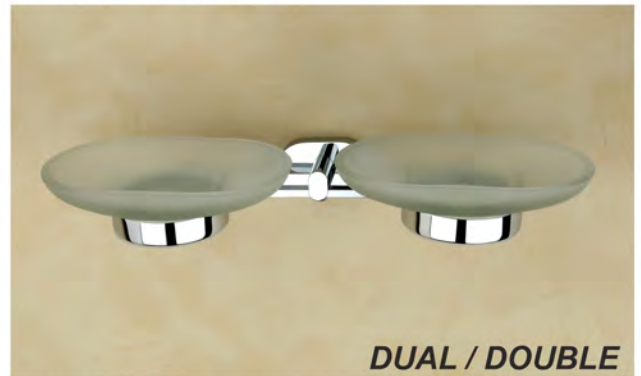

GLASS SOAP DISH WITH TUMBLER
(OV-1710-CP) - ₹

DUAL / DOUBLE