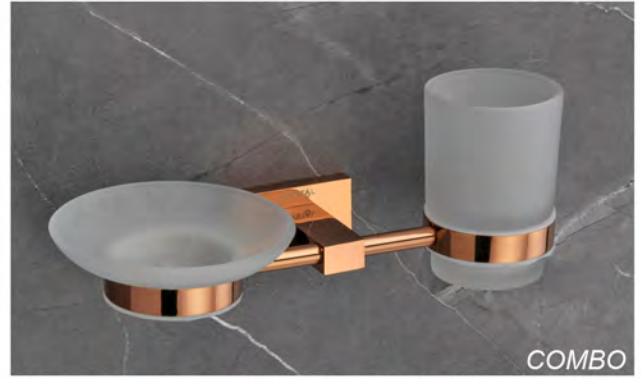

Towel Rack
Towel Rod
Napkin Holder

CORNER & SHELF

NAPKIN / TOWEL RINGS

LIQUID DISPENSER
(XL-1413-RG) - ₹

NAPKIN HOLDER
(XL-1414-RG) - ₹

PAPER HOLDER
(XL-1415-RG) - ₹

ROBE HOOK
(XL-1412-RG) - ₹

TUMBLER HOLDER
(XL-1411-RG) - ₹

COMBO
GLASS SOAP DISH WITH TUMBLER
(XL-1410-RG) - ₹

BRASS DUAL SOAP DISH
(XL-1407-RG) - ₹

DUAL / DOUBLE
GLASS DUAL SOAP DISH
(XL-1408-RG) - ₹

BRASS SOAP DISH
(XL-1405-RG) - ₹

GLASS SOAP DISH
(XL-1406-RG) - ₹