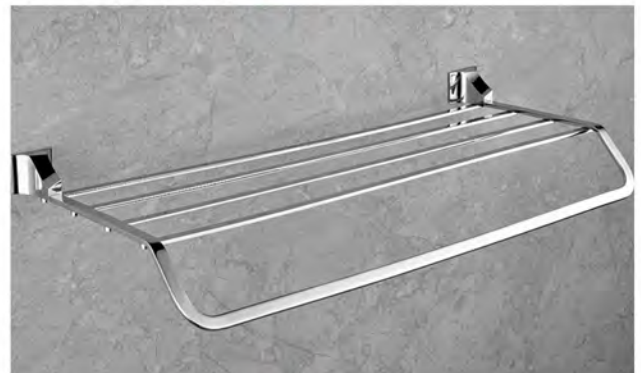

DUAL / DOUBLE

GLASS DUAL SOAP DISH
(TN-1506-CP) - ₹

COMBO

GLASS SOAP DISH WITH TUMBLER
(TN-1507-CP) - ₹

NAPKIN HOLDER
(TN-1511-CP) - ₹

GLASS SOAP DISH
(TN-1505-CP) - ₹

24" TOWEL ROD
(TN-1504-CP) - ₹

24" TOWEL RACK
(TN-1502-CP) - ₹