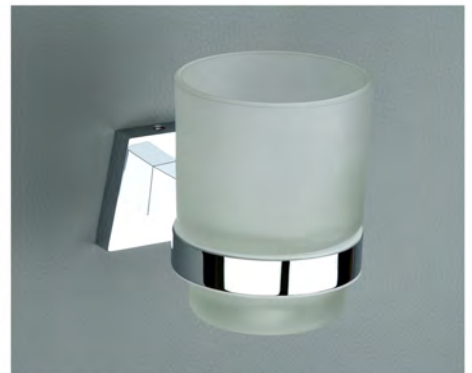

LIQUID DISPENSER
(DL-1213-CP) - ₹