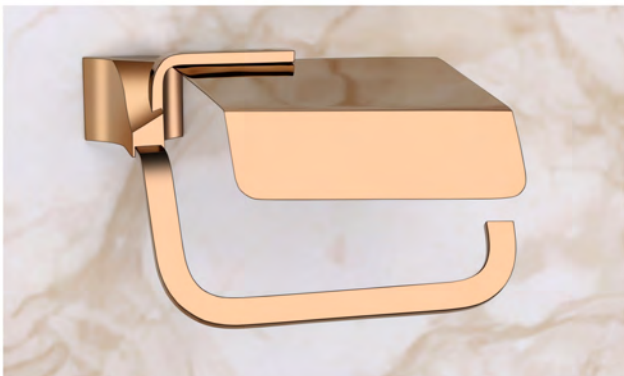

LIQUID DISPENSER
(TN-1508-RG) - ₹