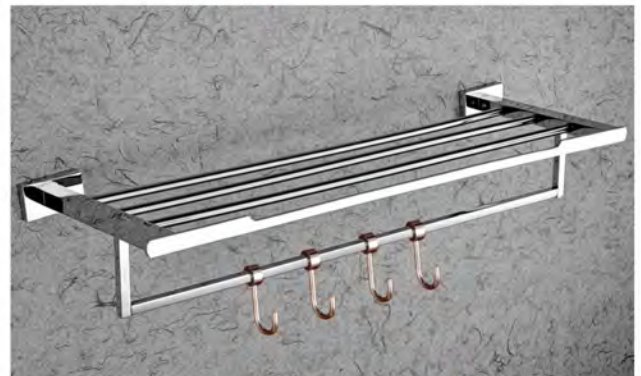

(XL-1408-CP) - ₹

BRASS SOAP DISH

(XL-1405-CP) - ₹

GLASS SOAP DISH

(XL-1406-CP) - ₹

18" T/ROD (XL-1403-CP) - ₹

24" T/ROD (XL-1404-CP) - ₹

18" T/RACK (XL-1401-CP) - ₹