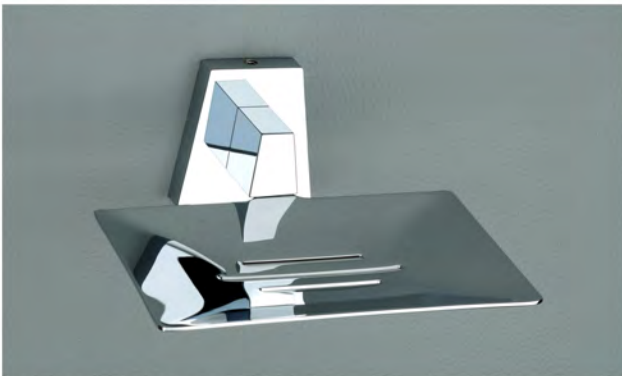

DUAL / DOUBLE

GLASS DUAL SOAP DISH
(DL-1208-CP) - ₹

BRASS SOAP DISH
(DL-1205-CP) - ₹

GLASS SOAP DISH
(DL-1206-CP) - ₹

18" T/ROD (DL-1203-CP) - ₹
24" T/ROD (DL-1204-CP) - ₹

18" T/RACK (DL-1201-CP) - ₹
24" T/RACK (DL-1202-CP) - ₹