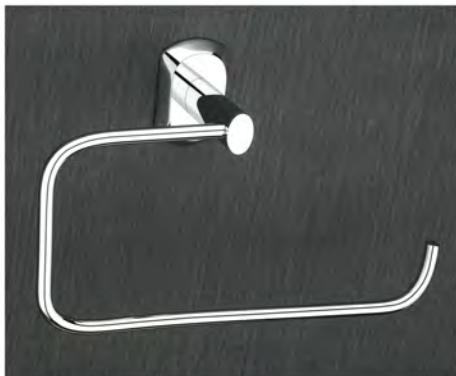

LIQUID DISPENSER
(RY-1310-CP) - ₹