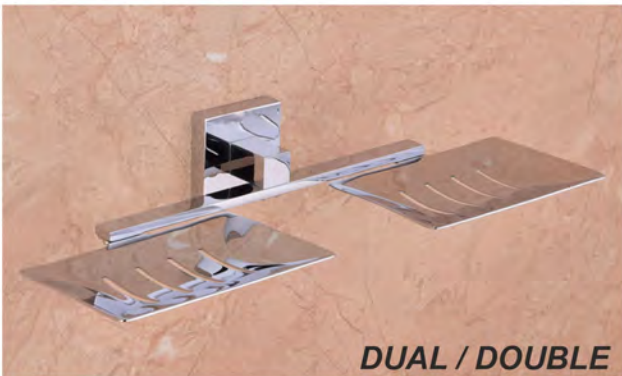

DUAL / DOUBLE

BRASS DUAL SOAP DISH
(QD-1107-CP) - ₹

DUAL / DOUBLE

GLASS DUAL SOAP DISH
(QD-1108-CP) - ₹

BRASS SOAP DISH
(QD-1105-CP) - ₹

GLASS SOAP DISH
(QD-1106-CP) - ₹

18" T/ROD (QD-1103-CP) - ₹

24" T/ROD (QD-1104-CP) - ₹