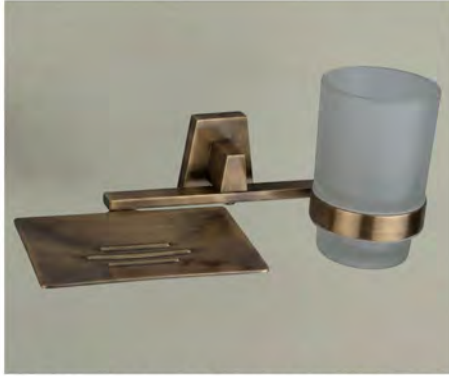

LIQUID DISPENSER
(DL-1213-ATQ) - ₹

LIQUID DISPENSER
(DL-1217-ATQ) - ₹

PAPER HOLDER
(DL-1215-ATQ) - ₹

TUMBLER HOLDER
(DL-1211-ATQ) - ₹

NAPKIN HOLDER
(DL-1214-ATQ) - ₹

BRASS S/DISH W/TUMBLER
(DL-1209-ATQ) - ₹