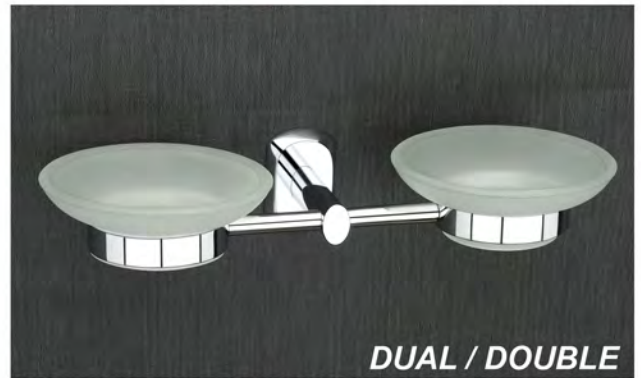

ROBE HOOK
(RY-1312-CP) - ₹

DUAL / DOUBLE

BRASS DUAL SOAP DISH
(RY-1307-CP) - ₹

DUAL / DOUBLE

GLASS DUAL SOAP DISH
(RY-1308-CP) - ₹

BRASS SOAP DISH
(RY-1305-CP) - ₹

GLASS SOAP DISH
(RY-1306-CP) - ₹

18" T/ROD (RY-1303-CP) - ₹
24" T/ROD (RY-1304-CP) - ₹