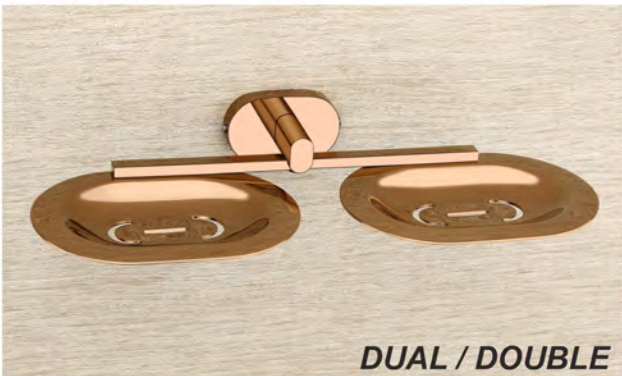

BRASS SOAP DISH WITH TUMBLER
(OV-1709-RG) - ₹

DUAL / DOUBLE