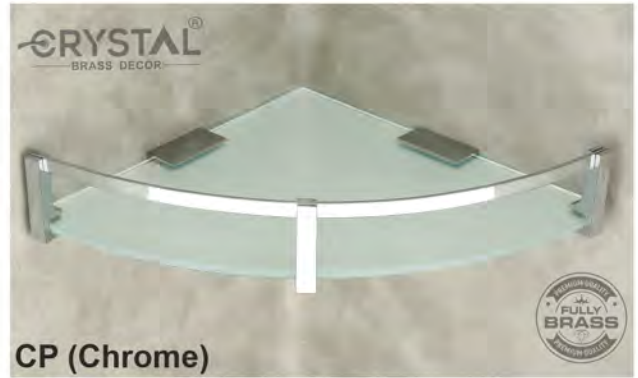

MODEL	SIZE	RATE
CY-13	8" x 8"	₹
CY-16	9" x 9"	₹
CY-14	10" x 10"	₹
CY-15	12" x 12"	₹

MODEL	SIZE	RATE
CY-13	8" x 8"	₹
CY-16	9" x 9"	₹
CY-14	10" x 10"	₹
CY-15	12" x 12"	₹

MODEL	SIZE	RATE
CY-13	8" x 8"	₹
CY-16	9" x 9"	₹
CY-14	10" x 10"	₹
CY-15	12" x 12"	₹

MODEL	SIZE	RATE
CY-13	8" x 8"	₹
CY-16	9" x 9"	₹
CY-14	10" x 10"	₹
CY-15	12" x 12"	₹

Material : Full Brass

Glass Type: Toughened Shattered Proof Frosted 6mm Glass

The safety glass credentials come in when tempered/toughened glass is broken into smaller, rounder edged pieces.

Whereas normal annealed glass shatters into sharper edged pieces that are much more likely cut the skin on contact