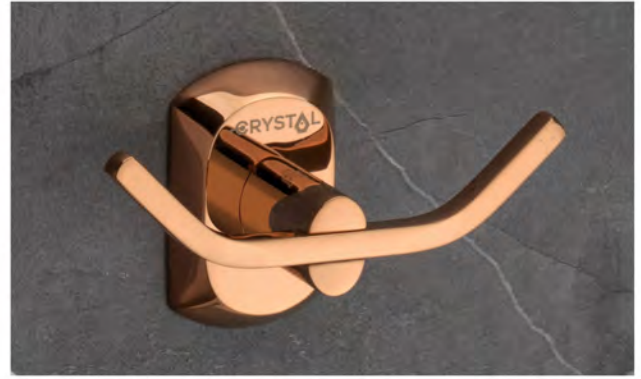

24" T/RACK (XL-1402-CP) - ₹

LIQUID DISPENSER
(RY-1310-RG) - ₹

NAPKIN HOLDER
(RY-1313-RG) - ₹

PAPER HOLDER
(RY-1314-RG) - ₹

TUMBLER HOLDER
(RY-1311-RG) - ₹

GLASS SOAP DISH WITH TUMBLER
(RY-1309-RG) - ₹

ROBE HOOK
(RY-1312-RG) - ₹