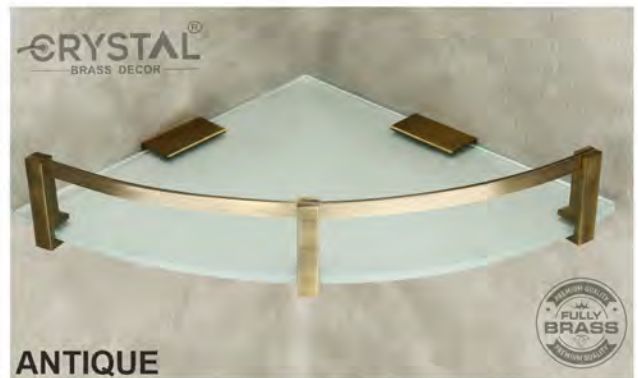

MODEL	SIZE	RATE
CY-13	8" x 8"	₹
CY-16	9" x 9"	₹
CY-14	10" x 10"	₹
CY-15	12" x 12"	₹

MODEL	SIZE	RATE
CY-13	8" x 8"	₹
CY-16	9" x 9"	₹
CY-14	10" x 10"	₹
CY-15	12" x 12"	₹

MODEL	SIZE	RATE
CY-13	8" x 8"	₹
CY-16	9" x 9"	₹
CY-14	10" x 10"	₹
CY-15	12" x 12"	₹

MODEL	SIZE	RATE
CY-13	8" x 8"	₹
CY-16	9" x 9"	₹
CY-14	10" x 10"	₹
CY-15	12" x 12"	₹

Material : Full Brass

Glass Type: Toughened Shattered Proof Frosted 6mm Glass

The safety glass credentials come in when tempered/toughened glass is broken into smaller, rounder edged pieces.

Whereas normal annealed glass shatters into sharper edged pieces that are much more likely cut the skin on contact