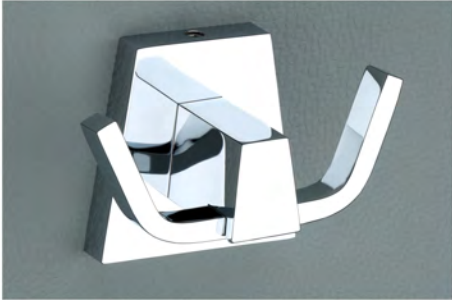

ROBE HOOK
(DL-1212-ATQ) - ₹