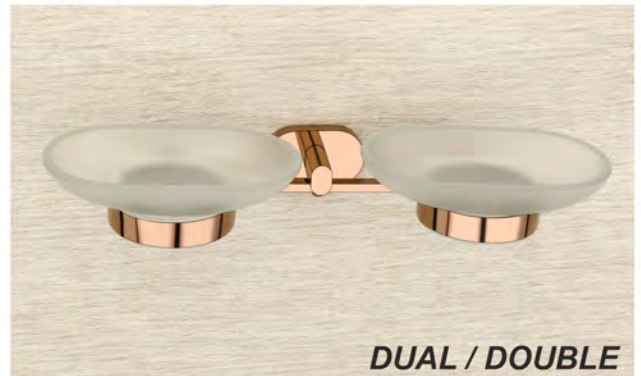

BRASS SOAP DISH WITH TUMBLER
(OV-1709-RG) - ₹

GLASS SOAP DISH WITH TUMBLER
(OV-1710-RG) - ₹

DUAL / DOUBLE

BRASS DUAL SOAP DISH
(OV-1707-RG) - ₹

DUAL / DOUBLE

GLASS DUAL SOAP DISH
(OV-1708-RG) - ₹

BRASS SOAP DISH
(OV-1705-RG) - ₹