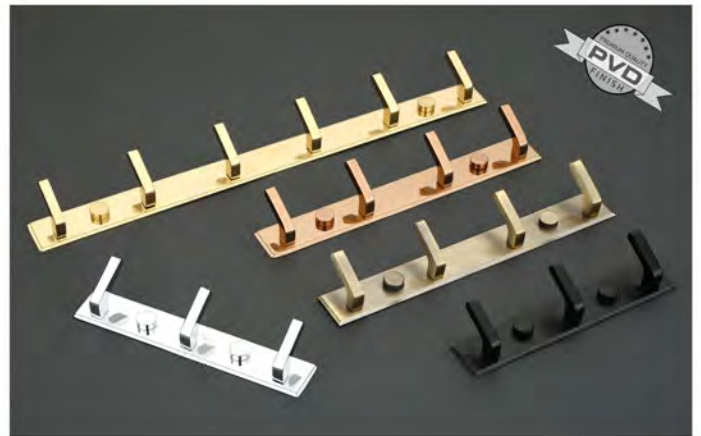

FINISH	3 HOOK	4 HOOK	6 HOOK
CP (CHROME)	₹	₹	₹
BRASS ANTIQUE	₹	₹	₹
BLACK	₹	₹	₹
PVD GOLD & R/GOLD	₹	₹	₹