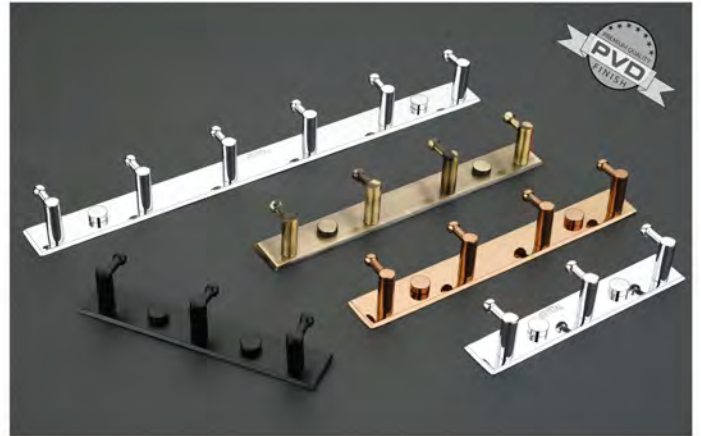

CY-23

CY-24

CY-25

FINISH	3 HOOK	4 HOOK	6 HOOK
CP (CHROME)	₹	₹	₹
BRASS ANTIQUE	₹	₹	₹
BLACK	₹	₹	₹
PVD GOLD & R/GOLD	₹	₹	₹