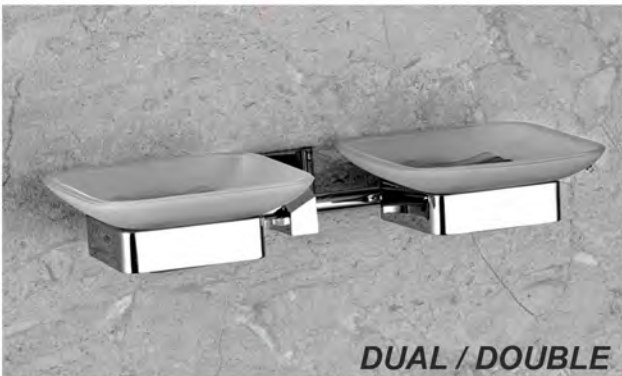

24" TOWEL ROD

(TN-1504-BK) - ₹

24" TOWEL RACK

(TN-1502-BK) - ₹

LIQUID DISPENSER
(TN-1508-CP) - ₹

PAPER HOLDER
(TN-1512-CP) - ₹

TUMBLER HOLDER
(TN-1509-CP) - ₹

ROBE HOOK
(TN-1510-CP) - ₹