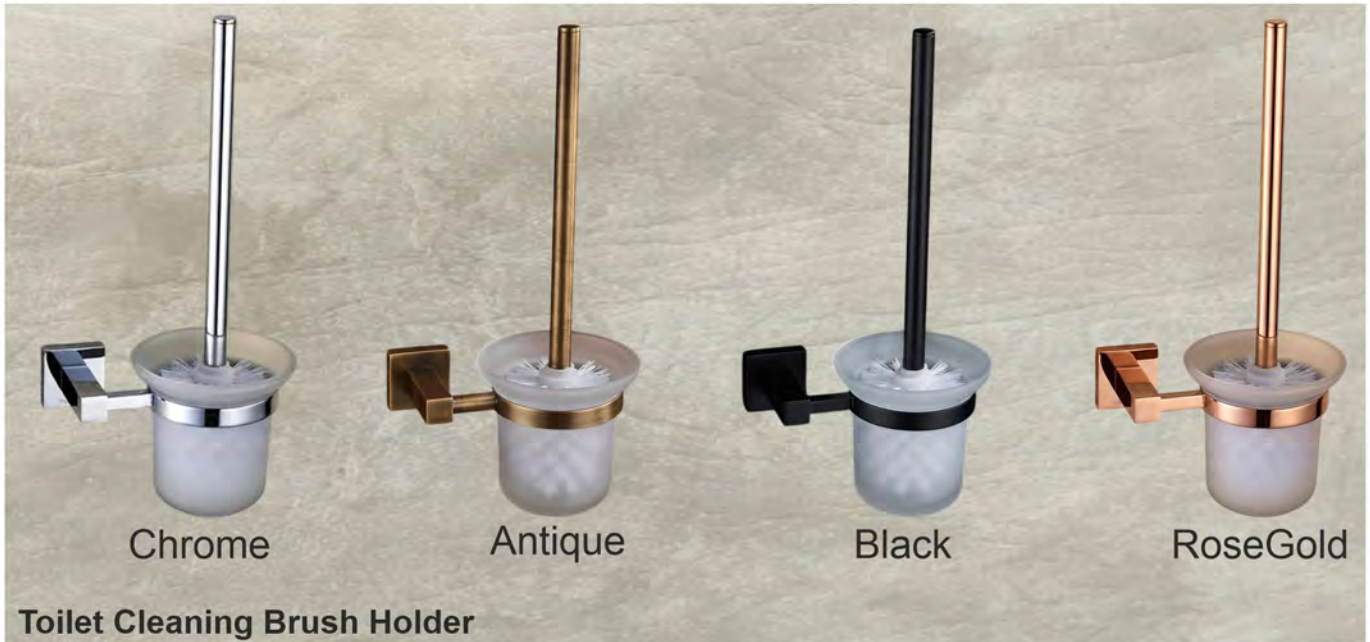

CY-23

CY-24

CY-25

FINISH	3 HOOK	4 HOOK	6 HOOK
CP (CHROME)	₹	₹	₹
BRASS ANTIQUE	₹	₹	₹
BLACK	₹	₹	₹
PVD GOLD & R/GOLD	₹	₹	₹

Chrome

Antique

Black

RoseGold

Toilet Cleaning Brush Holder

Brass & ABS Pumps For Dispenser Bottles

Bathroom Accessories

STEEL

PRICE LIST

STAINLESS STEEL

BREZZA
series

SOAP DISH
(BZ-202) - ₹