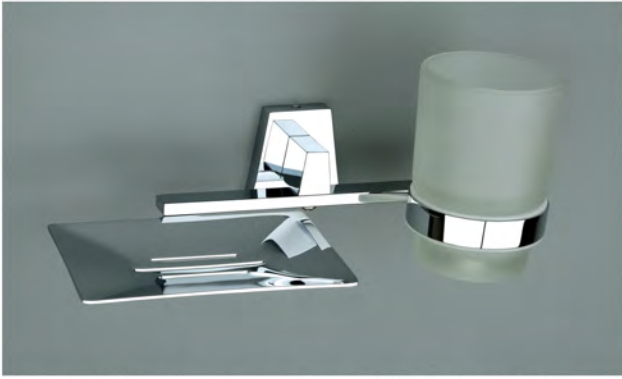

NAPKIN HOLDER
(DL-1214-CP) - ₹

PAPER HOLDER
(DL-1215-CP) - ₹