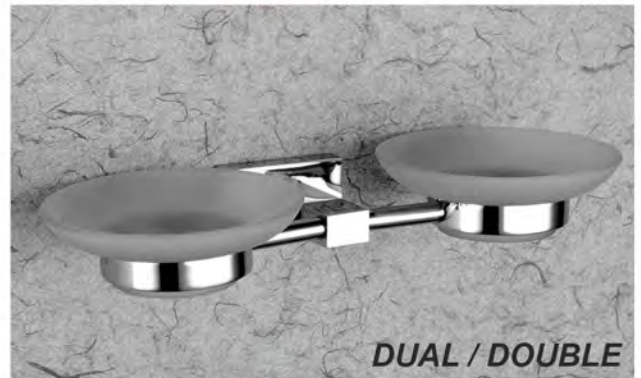

(XL-1411-CP) - ₹

COMBO

GLASS S/DISH WITH TUMBLER

(XL-1410-CP) - ₹

BRASS DUAL SOAP DISH

(XL-1407-CP) - ₹

DUAL / DOUBLE

GLASS DUAL SOAP DISH