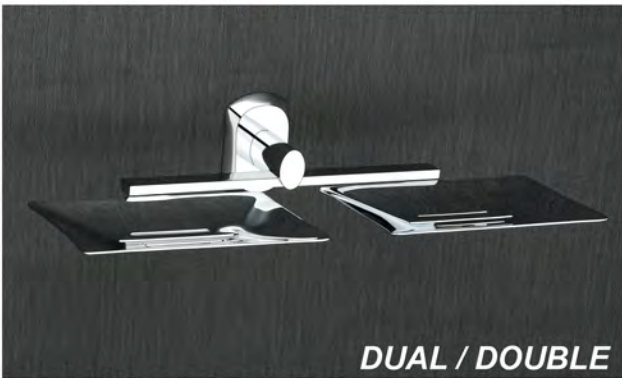

ROBE HOOK
(RY-1312-CP) - ₹

DUAL / DOUBLE

BRASS DUAL SOAP DISH
(RY-1307-CP) - ₹

DUAL / DOUBLE

GLASS DUAL SOAP DISH
(RY-1308-CP) - ₹

BRASS SOAP DISH
(RY-1305-CP) - ₹

GLASS SOAP DISH
(RY-1306-CP) - ₹

18" T/ROD (RY-1303-CP) - ₹
24" T/ROD (RY-1304-CP) - ₹