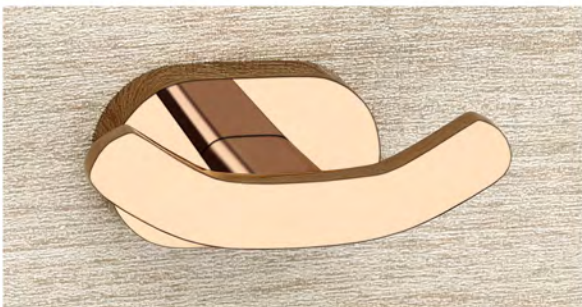

NAPKIN HOLDER (SHORT)
(OV-1714S-RG) - ₹