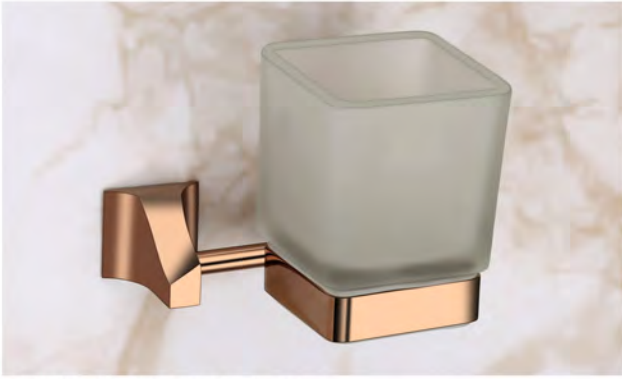

PAPER HOLDER
(TN-1512-RG) - ₹