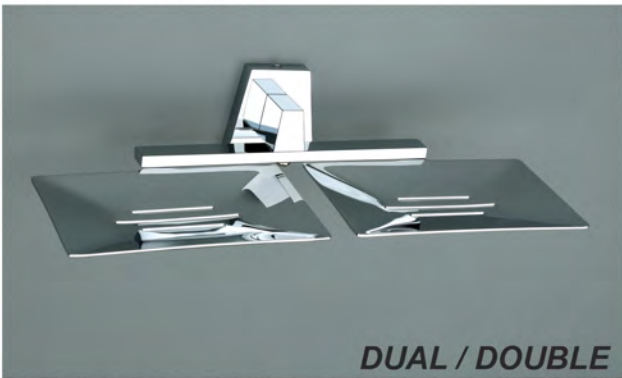

PAPER HOLDER
(DL-1215-CP) - ₹

TUMBLER HOLDER
(DL-1211-CP) - ₹

BRASS SOAP DISH WITH TUMBLER
(DL-1209-CP) - ₹

GLASS SOAP DISH WITH TUMBLER
(DL-1210-CP) - ₹

DUAL / DOUBLE

BRASS DUAL SOAP DISH
(DL-1207-CP) - ₹