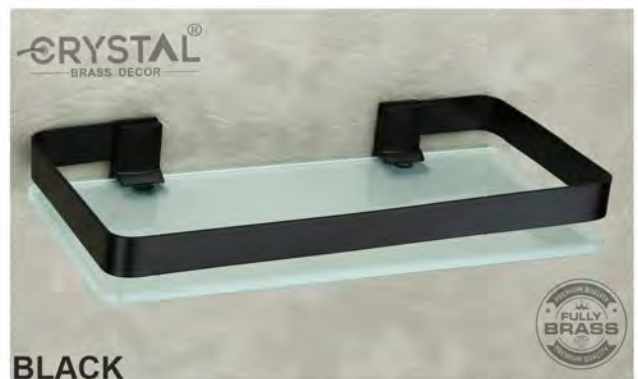

MODEL	SIZE	RATE
CY-07	6" x 12"	₹
CY-08	6" x 15"	₹
CY-09	6" x 18"	₹

MODEL	SIZE	RATE
CY-07	6" x 12"	₹
CY-08	6" x 15"	₹
CY-09	6" x 18"	₹

MODEL	SIZE	RATE
CY-07	6" x 12"	₹
CY-08	6" x 15"	₹
CY-09	6" x 18"	₹

MODEL	SIZE	RATE
CY-07	6" x 12"	₹ 4465 /-
CY-08	6" x 15"	₹ 4705 /-
CY-09	6" x 18"	₹ 4900 /-

Material : Full Brass

Glass Type: Toughened Shattered Proof Frosted 6mm Glass

The safety glass credentials come in when tempered/toughened glass is broken into smaller, rounder edged pieces.

Whereas normal annealed glass shatters into sharper edged pieces that are much more likely cut the skin on contact