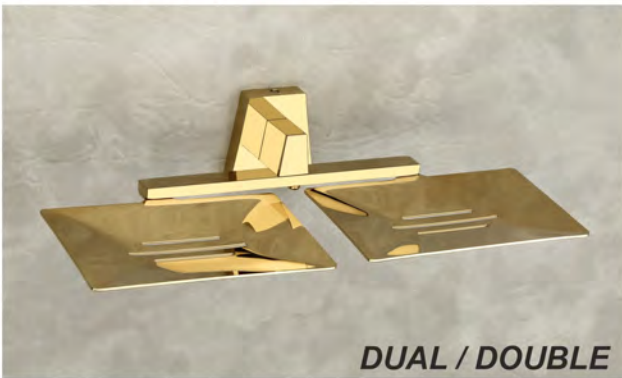

TUMBLER HOLDER
(DL-1211-GD) - ₹

DUAL / DOUBLE